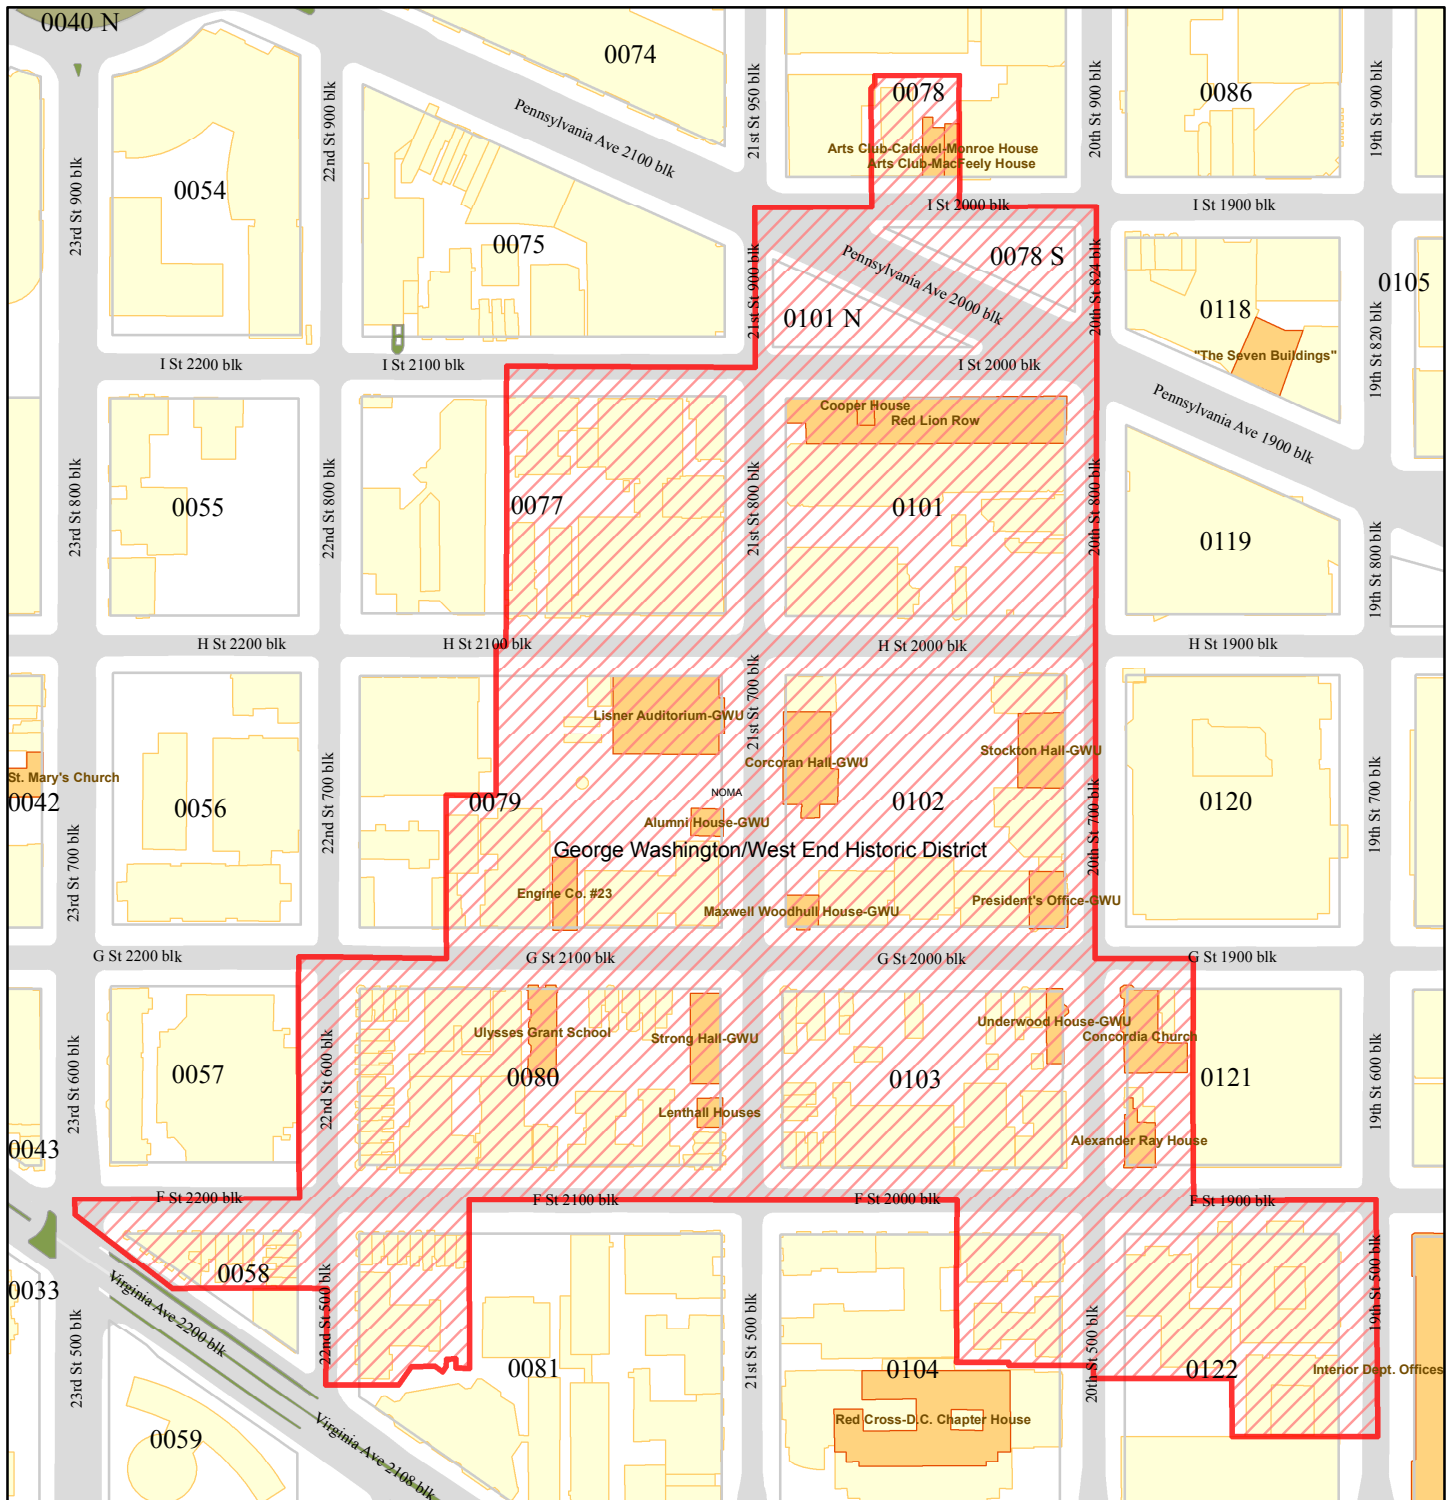

George Washington/West End Historic District (Proposed)

Legend

-  Squares
-  Historic Structures
-  Historic District

Matthew Gilmore
H-DC
www.h-net.org/~dclst
June 2014